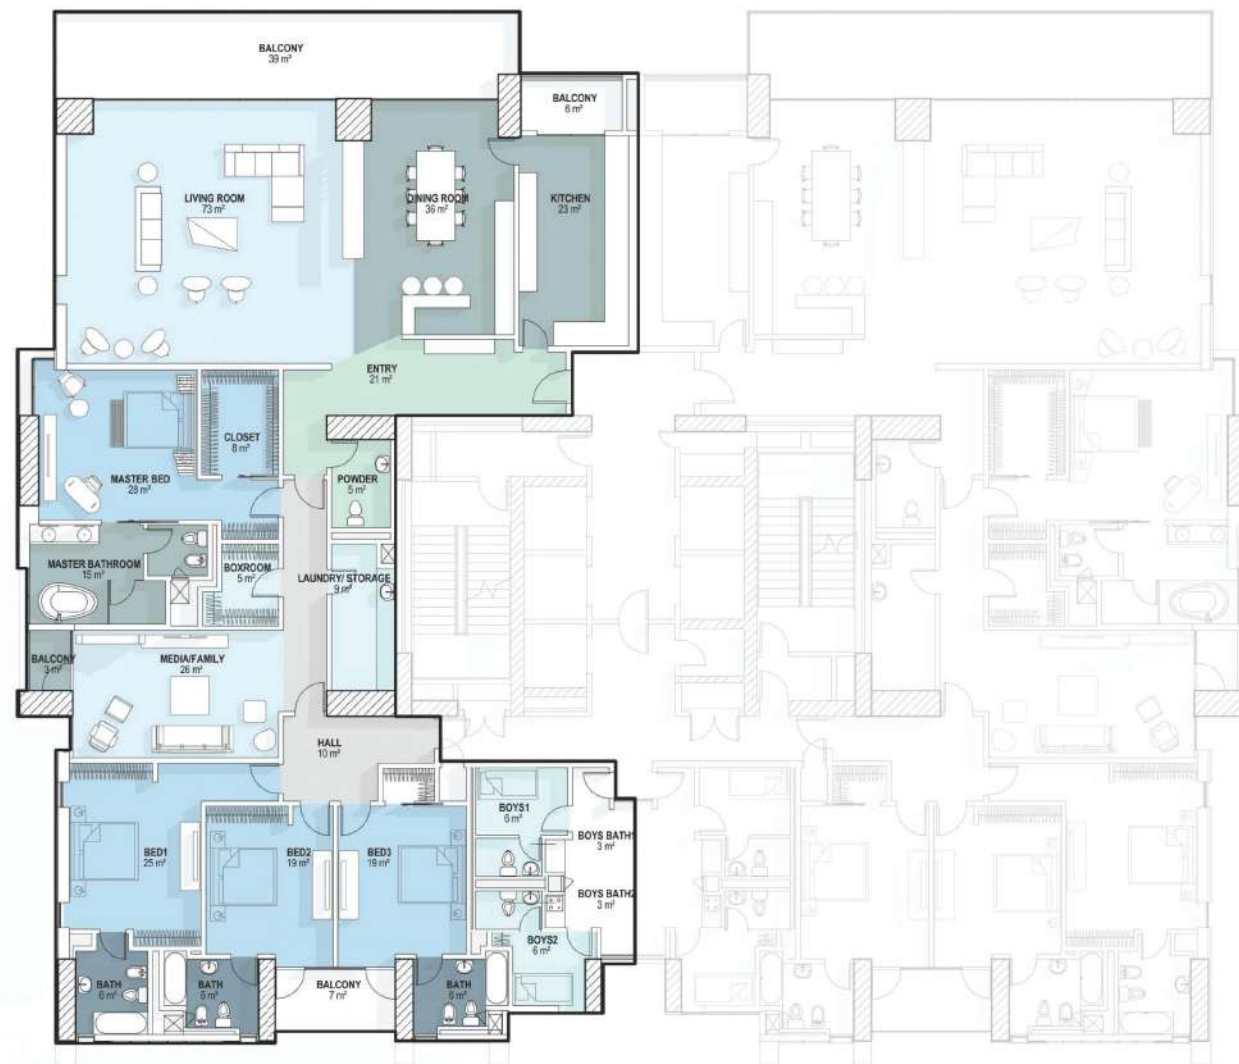

AZURI ONE APARTMENTS

SUPER LUXURY FOUR-BEDROOM APARTMENTS (501M²)

SUPER LUXURY SIX-BEDROOM APARTMENT (1041M²)

Floors 6 – 26.
Each apartment
has the same layout.

Floors 27 – 30.
Each apartment
has the same layout.