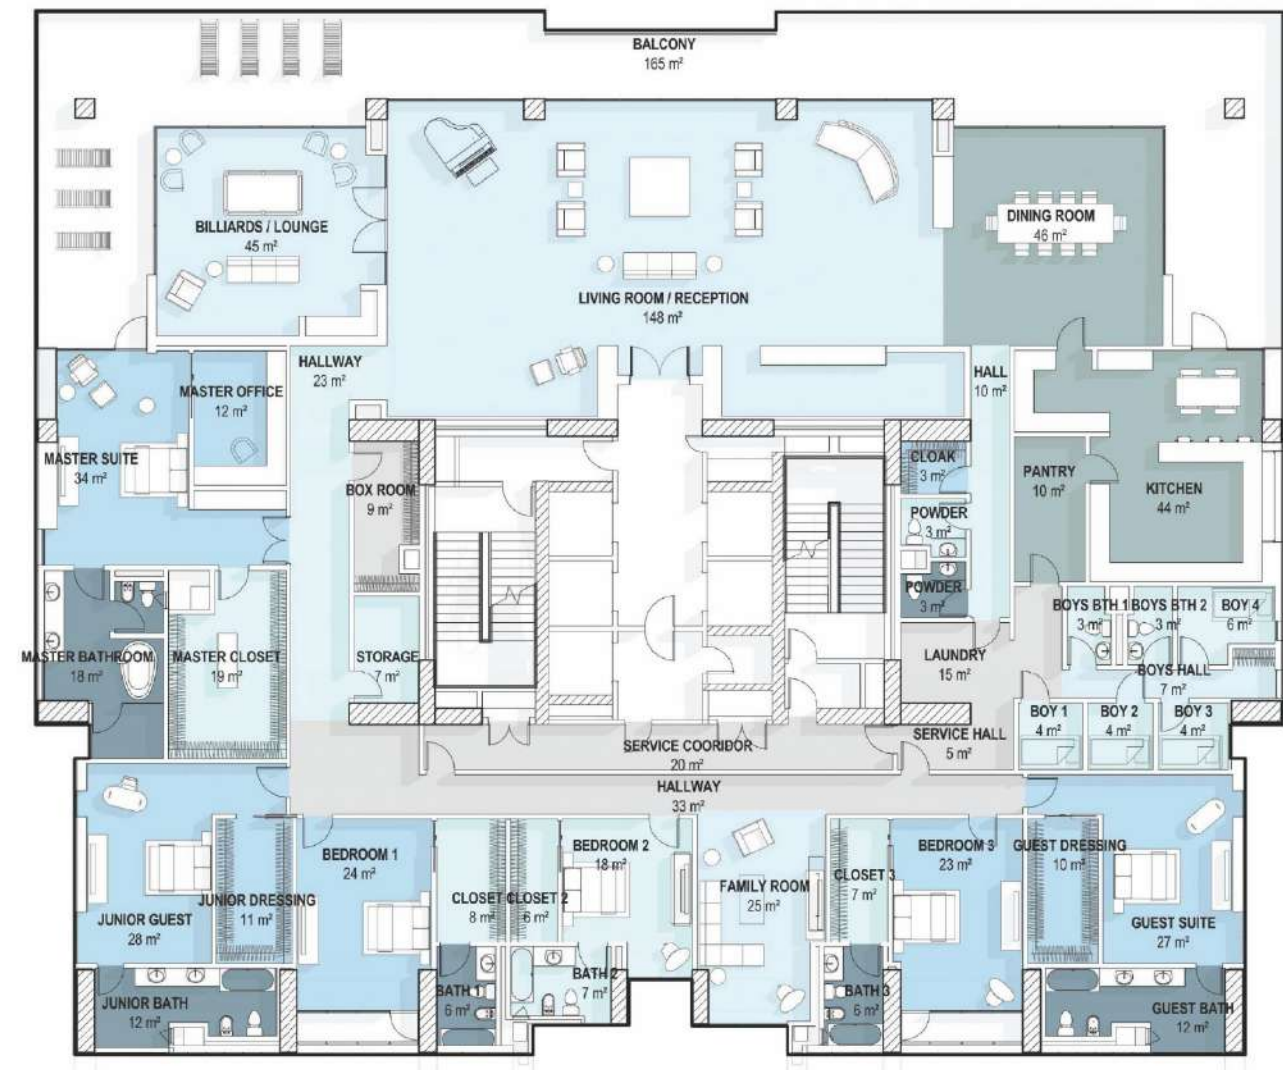

AZURI ONE APARTMENTS

SUPER LUXURY FOUR-BEDROOM APARTMENTS (501M²)

SUPER LUXURY SIX-BEDROOM APARTMENT (1041M²)

Floors 6 – 26.
Each apartment
has the same layout.

Floors 27 – 30.
Each apartment
has the same layout.